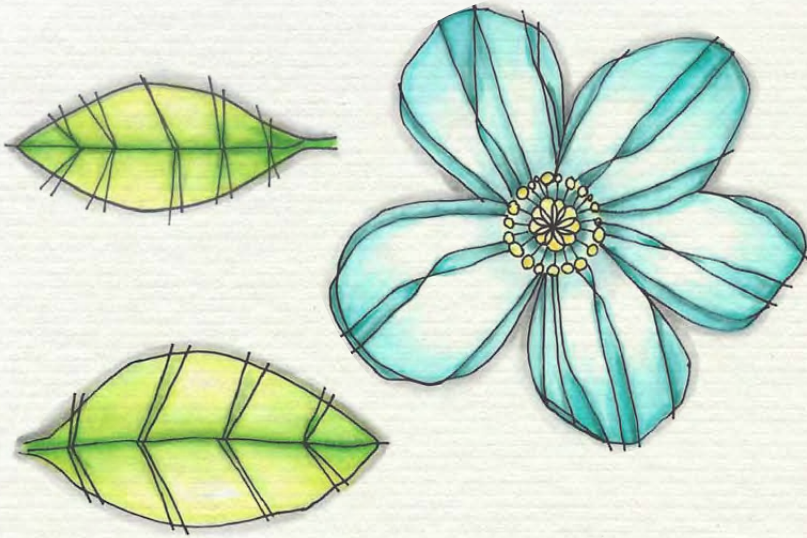

Late 2014

catherine scanlon
designs

Cling Stamp AGC3-2745
Butterfly
(shown 85% size) \$9.95

Cling Stamp AGC3-2746
Bird
(shown 85% size) \$9.95

ART **gone WILD!**

Cling Stamp CSCS-2751
Alphabet
(shown 85% size) \$19.50

Cling Stamp AGC2-2742
Clematis
(shown 85% size) \$8.95

Cling Stamp AGC3-2741
Corner Paisley
(shown 85% size) \$9.95

Phone 1-800-945-3980 / Fax 1-888-401-2979

agwstamps.com

Cling Stamp Set CSCS-2748
Whimsical Floral Backgrounds
(shown 85% size) \$19.50

FRUSTRATION -
ALTHOUGH
QUITE
PAINFUL... IS
A POSITIVE AND
ESSENTIAL
PART OF
SUCCESS.
BO BENNETT.

Cling Stamp AGC3-2744
Chrysanthemum Trio
(shown 85% size) \$9.95

Cling Stamp AGC3-2743
Peonies
(shown 85% size) \$9.95