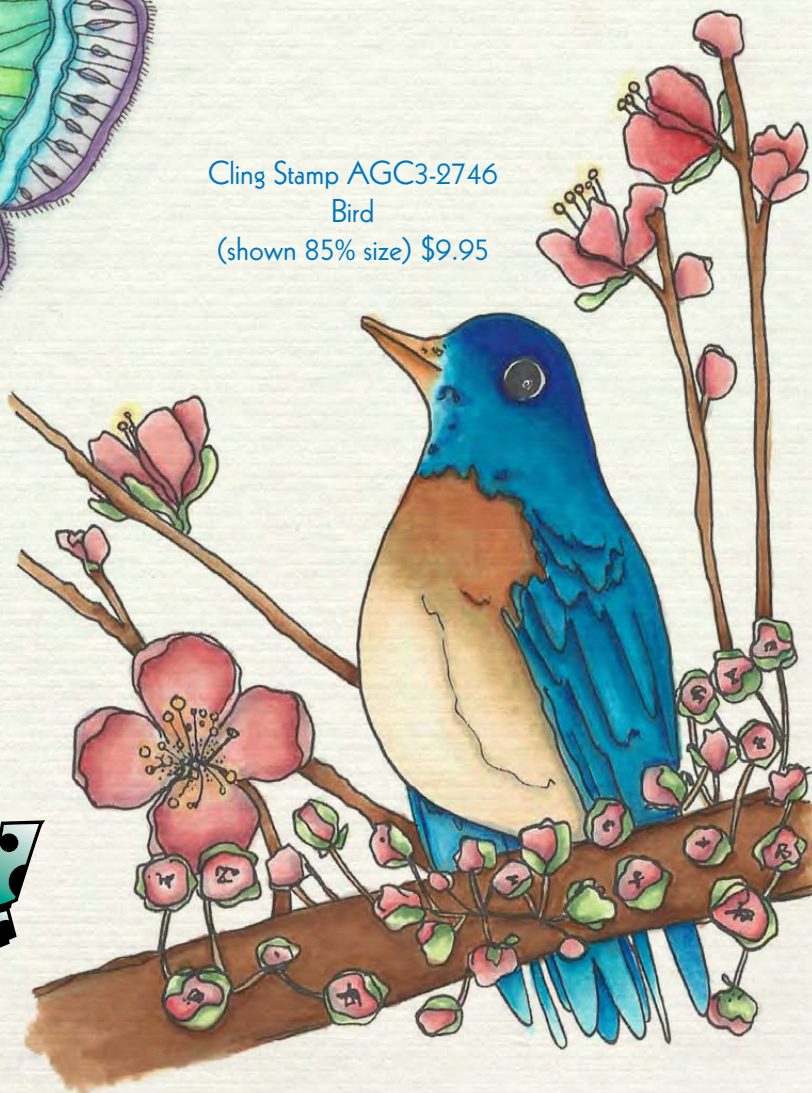

Late 2014

catherine scanlon
designs

Cling Stamp AGC3-2745
Butterfly
(shown 85% size) \$9.95

Cling Stamp AGC3-2746
Bird
(shown 85% size) \$9.95

ART **gone WILD!**

Cling Stamp CSCS-2751
Alphabet
(shown 85% size) \$19.50

Cling Stamp AGC2-2742
Clematis
(shown 85% size) \$8.95

Cling Stamp AGC3-2741
Corner Paisley
(shown 85% size) \$9.95

Phone 1-800-945-3980 / Fax 1-888-401-2979

agwstamps.com

Cling Stamp Set CSCS-2748
Whimsical Floral Backgrounds
(shown 85% size) \$19.50

FRUSTRATION -
ALTHOUGH
QUITE
PAINFUL... IS
A POSITIVE AND
ESSENTIAL
PART OF
SUCCESS.
BO BENNETT.

Cling Stamp AGC3-2744
Chrysanthemum Trio
(shown 85% size) \$9.95

Cling Stamp AGC3-2743
Peonies
(shown 85% size) \$9.95