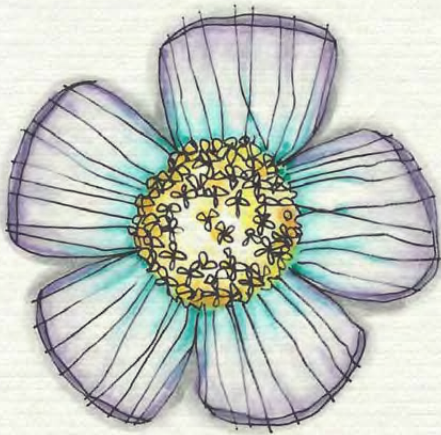

Late 2014

catherine scanlon
designs

Cling Stamp AGC3-2745
Butterfly
(shown 85% size) \$9.95

Cling Stamp AGC3-2746
Bird
(shown 85% size) \$9.95

ART **gone WILD!**

Cling Stamp CSCS-2751
Alphabet
(shown 85% size) \$19.50

Cling Stamp AGC2-2742
Clematis
(shown 85% size) \$8.95

Cling Stamp AGC3-2741
Corner Paisley
(shown 85% size) \$9.95

Phone 1-800-945-3980 / Fax 1-888-401-2979

agwstamps.com

Cling Stamp Set CSCS-2748
Whimsical Floral Backgrounds
(shown 85% size) \$19.50

FRUSTRATION -
ALTHOUGH
QUITE
PAINFUL... IS
A POSITIVE AND
ESSENTIAL
PART OF
SUCCESS.
BO BENNETT.

Cling Stamp AGC3-2744
Chrysanthemum Trio
(shown 85% size) \$9.95

Cling Stamp AGC3-2743
Peonies
(shown 85% size) \$9.95

Cling Stamp Set CSCS-2747
Whimsical Flowers
(shown 85% size) \$19.50

NO ACT OF
KINDNESS,
NO MATTER
HOW SMALL
IS EVER
WASTED.
AESOP

Cling Stamp Set CSCS-2750
Blossoms in Bloom
(shown 85% size) \$19.50